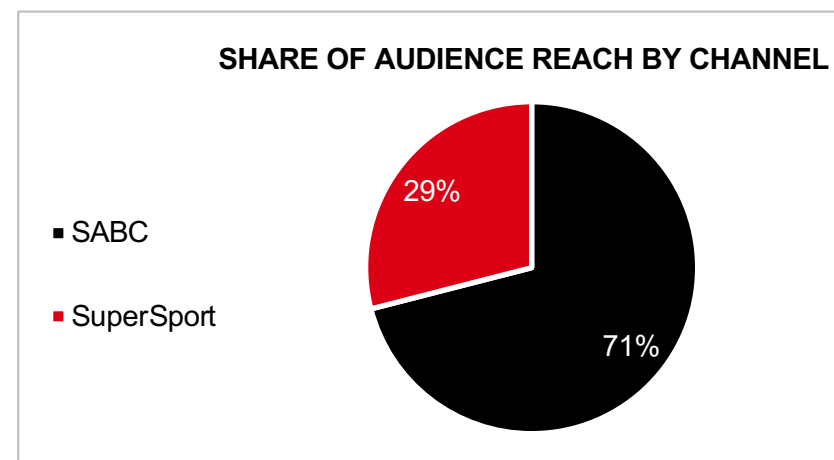

# SUMMARY – EFC 2019

Live and Support TV coverage on SABC and SuperSport. **EFC 77-82**

KPI	LIVE	SUPPORT	TOTAL
<b>Broadcast Hours</b>	49:22:29	416:47:38	466:10:07
<b>No. Broadcasts</b>	29	437	466
<b>Total Unique Audience</b>	6 779 896	10 513 358	17 293 254

- 17 293 254 unique viewers watched any TV coverage of EFC 77 to EFC 82 across all relevant channels.
- Broadcasts on SABC 3 remain the key audience driver, reaching a wider and more diverse audience.