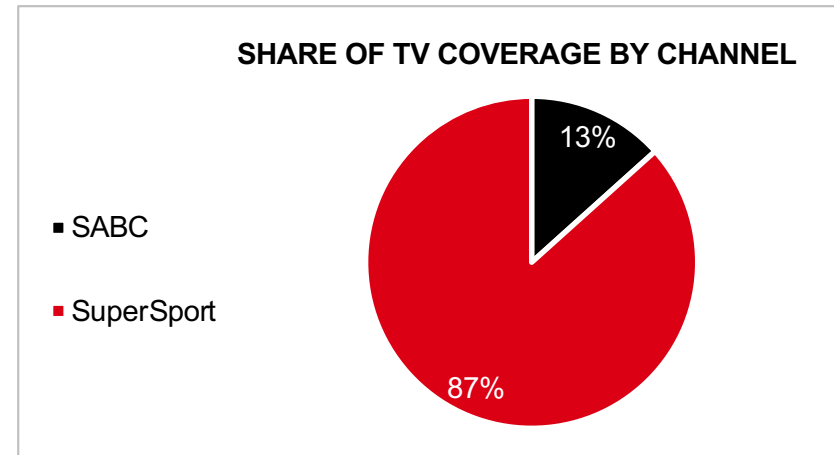

# SUMMARY – EFC 2019

Live and Support TV coverage on SABC and SuperSport. **EFC 77-82**

KPI	LIVE	SUPPORT	TOTAL
<b>Broadcast Hours</b>	49:22:29	416:47:38	466:10:07
<b>No. Broadcasts</b>	29	437	466
<b>Total Unique Audience</b>	6 779 896	10 513 358	17 293 254

- 17 293 254 unique viewers watched any TV coverage of EFC 77 to EFC 82 across all relevant channels.
- Broadcasts on SABC 3 remain the key audience driver, reaching a wider and more diverse audience.