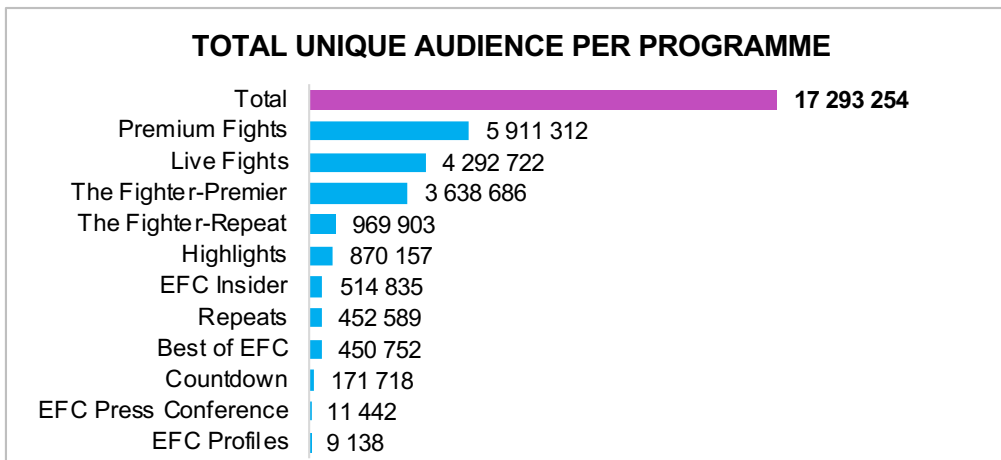

# SUMMARY – EFC 2019

Live and Support TV coverage on SABC and SuperSport. **EFC 77-82**

KPI	LIVE	SUPPORT	TOTAL
<b>Broadcast Hours</b>	49:22:29	416:47:38	466:10:07
<b>No. Broadcasts</b>	29	437	466
<b>Total Unique Audience</b>	6 779 896	10 513 358	17 293 254

- 17 293 254 unique viewers watched any TV coverage of EFC 77 to EFC 82 across all relevant channels.
- Broadcasts on SABC 3 remain the key audience driver, reaching a wider and more diverse audience.